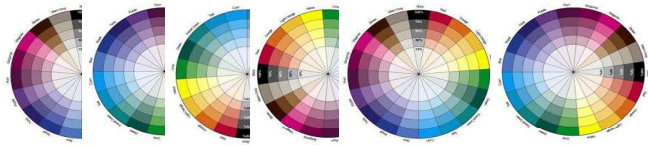

Colour Pallet

Updated March 2022

Code & Colour	Gloss	Semi Gloss	Matt	Polyripple Texture	Fine Texture	Hammered	Satin
BS 08-B-15 Cream		✓					
BS 14-C-39 Hollybush Green		✓					
MN 204E Black 20%			✓				
Pantone 295 Blue			✓				
Pantone 407C Grey		✓					
RAL 1018 Zinc Yellow			✓				
RAL 1028 Traffic Yellow	✓						
RAL 1036 Pearl Gold			✓				
RAL 2009 Traffic Orange			✓				
RAL 2011 Deep Orange			✓				
RAL 3020 Traffic Red			✓	✓			
RAL 5003 Sapphire Blue			✓				
RAL 5011 Steel Blue					✓		
RAL 5024 Pastel Blue			✓				
RAL 6013 Reed Green							✓
RAL 6018 Yellow Green			✓				
RAL 7001 Silver Grey		✓					
RAL 7003 Moss Grey			✓				
RAL 7004 Signal Grey			✓				
RAL 7016 Anthracite Grey		✓	✓				
RAL 7032 Pebble Grey				✓			
RAL 7035 Light Grey				✓			
RAL 7039 Quartz Grey			✓				
RAL 7042 Traffic Grey "A"		✓					
RAL 7043 Traffic Grey "B"			✓				
RAL 8019 Grey Brown		✓					
RAL 8025 Pale Brown							✓
RAL 9001 Off White		✓					
RAL 9002 Grey White		✓					
RAL 9003 Signal White		✓					
RAL 9005 Jet Black				✓	✓		
RAL 9006 White Aluminium		✓					
RAL 9010 Pure White			✓	✓			
RAL 9016 Traffic White			✓				
RAL 9018 Papyrus White	✓						
RAL 9910 Hipca White	✓						
(no RAL equivalent) Grey Hammered						✓	
TLM-DS561-S Gold		✓					
(no RAL equivalent) Silver					✓		
TLM-7807-M Clear Lacquer			✓				